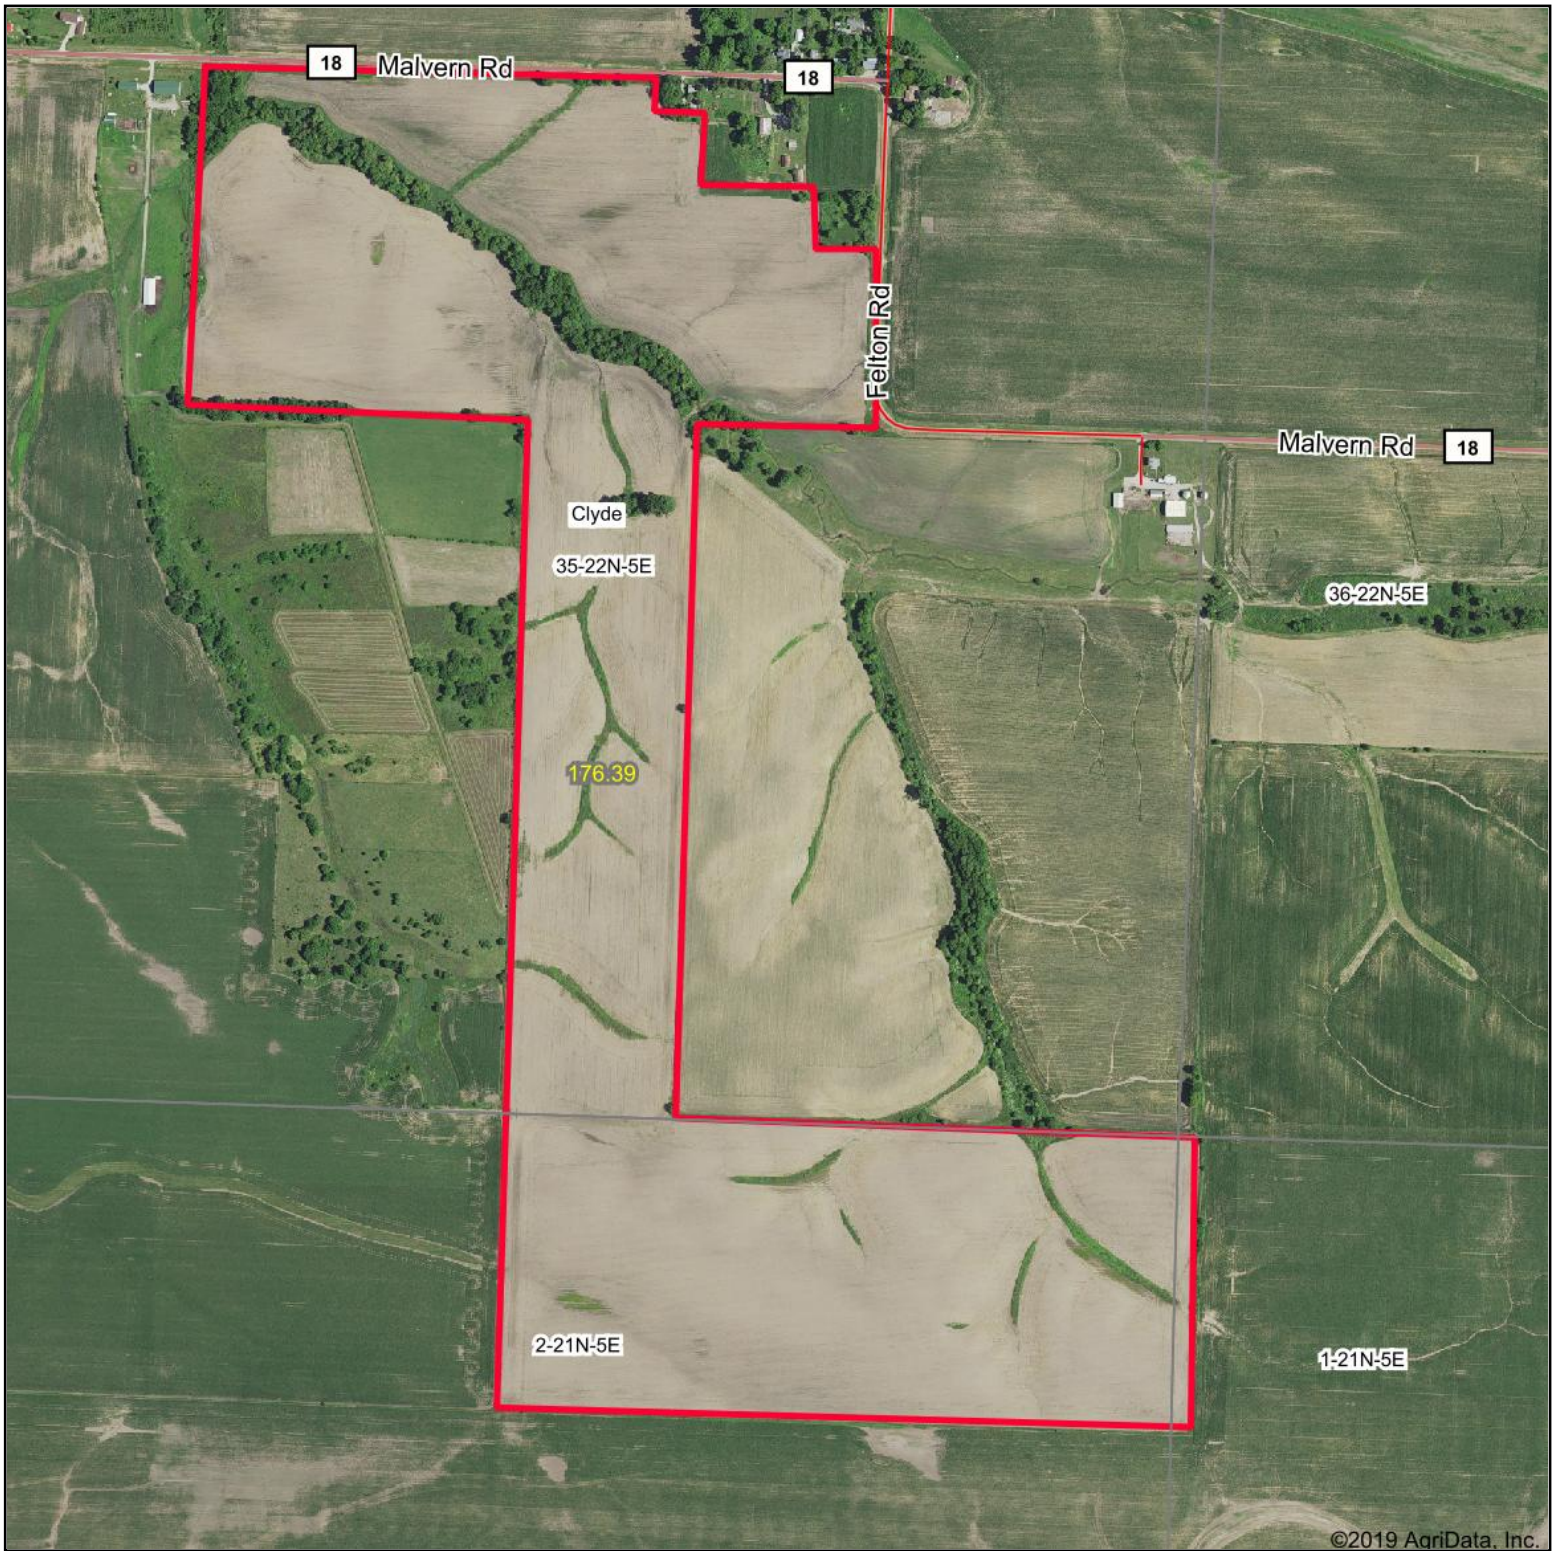

Aerial Map

©2019 AgriData, Inc.

Map Center: 41° 50' 52.65, -89° 53' 15.26

35-22N-5E
Whiteside County
Illinois

11/4/2019

Maps Provided By:

CUSTOMIZED ONLINE MAPPING
© AgriData, Inc. 2019 www.AgriDataInc.com

Soils data provided by University of Illinois at Champaign-Urbana.