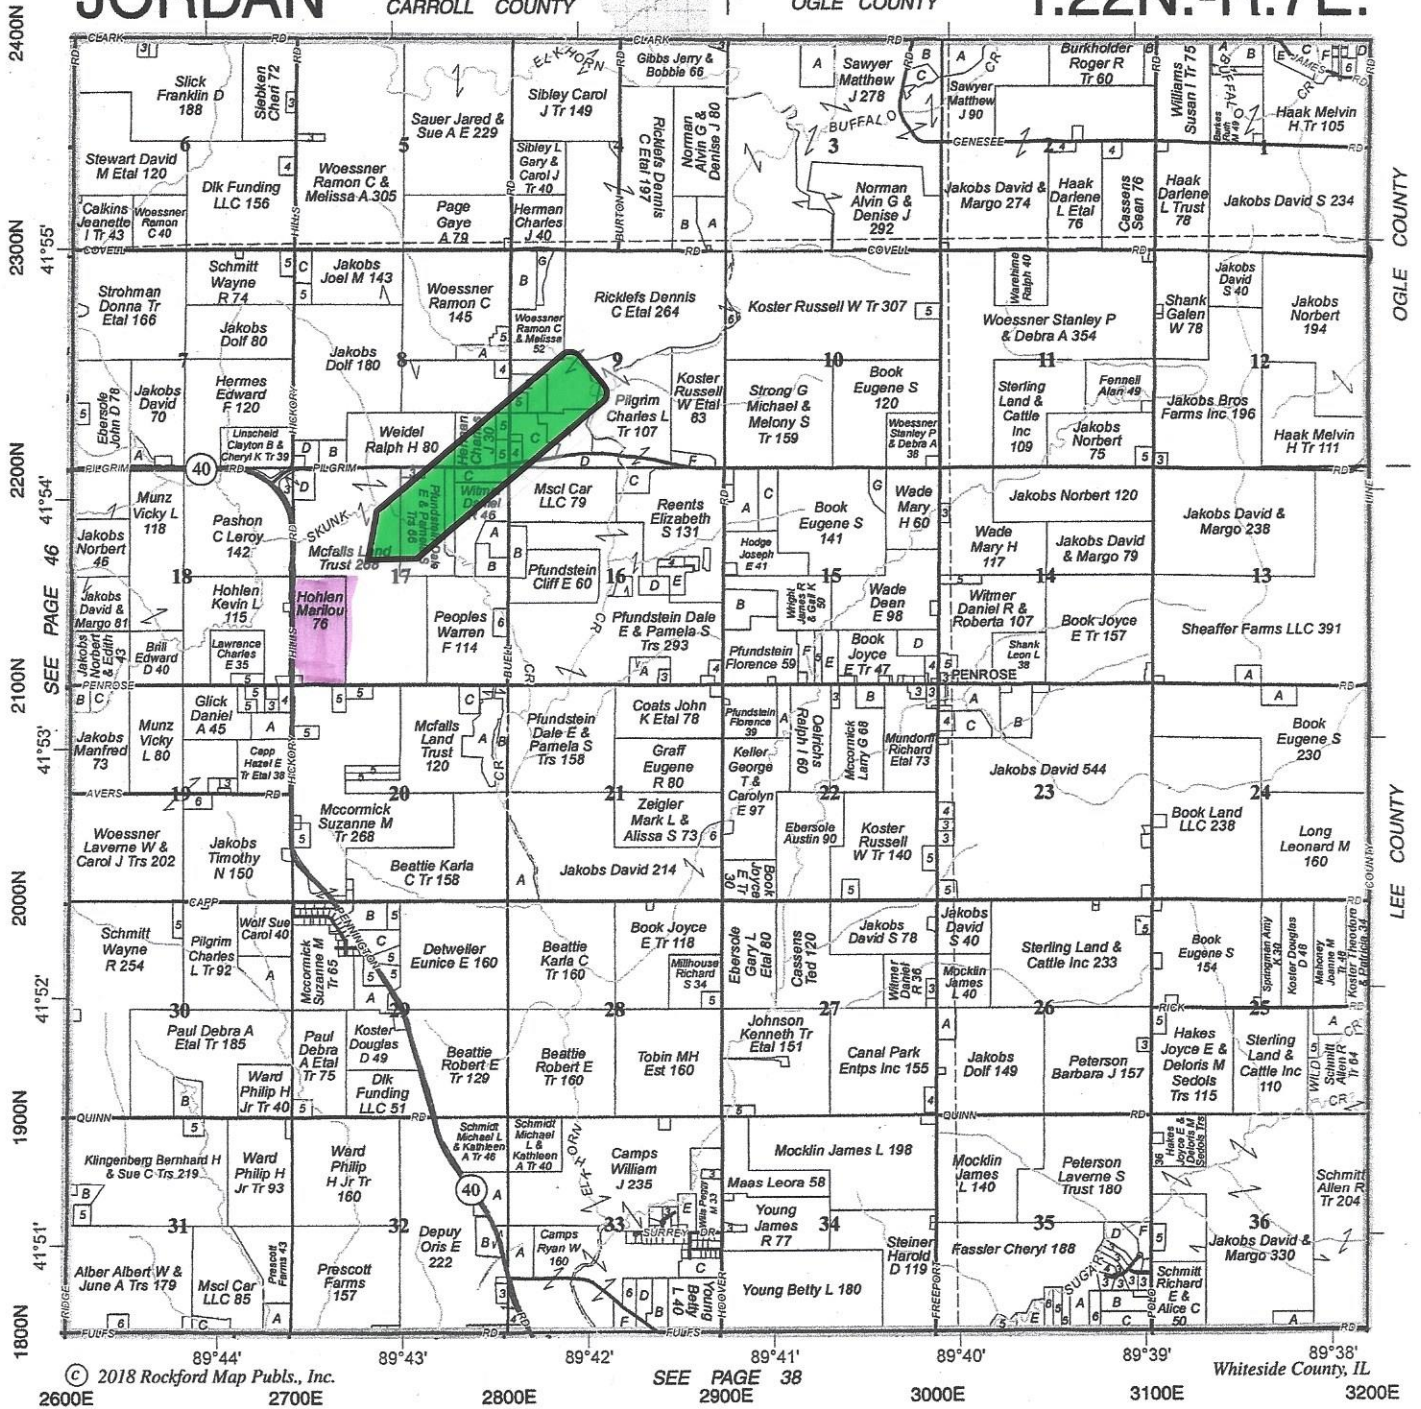

# JORDAN

CARROLL COUNTY

OGLE COUNTY

# T.22N.-R.7E.

OGLE COUNTY  
LEE COUNTY