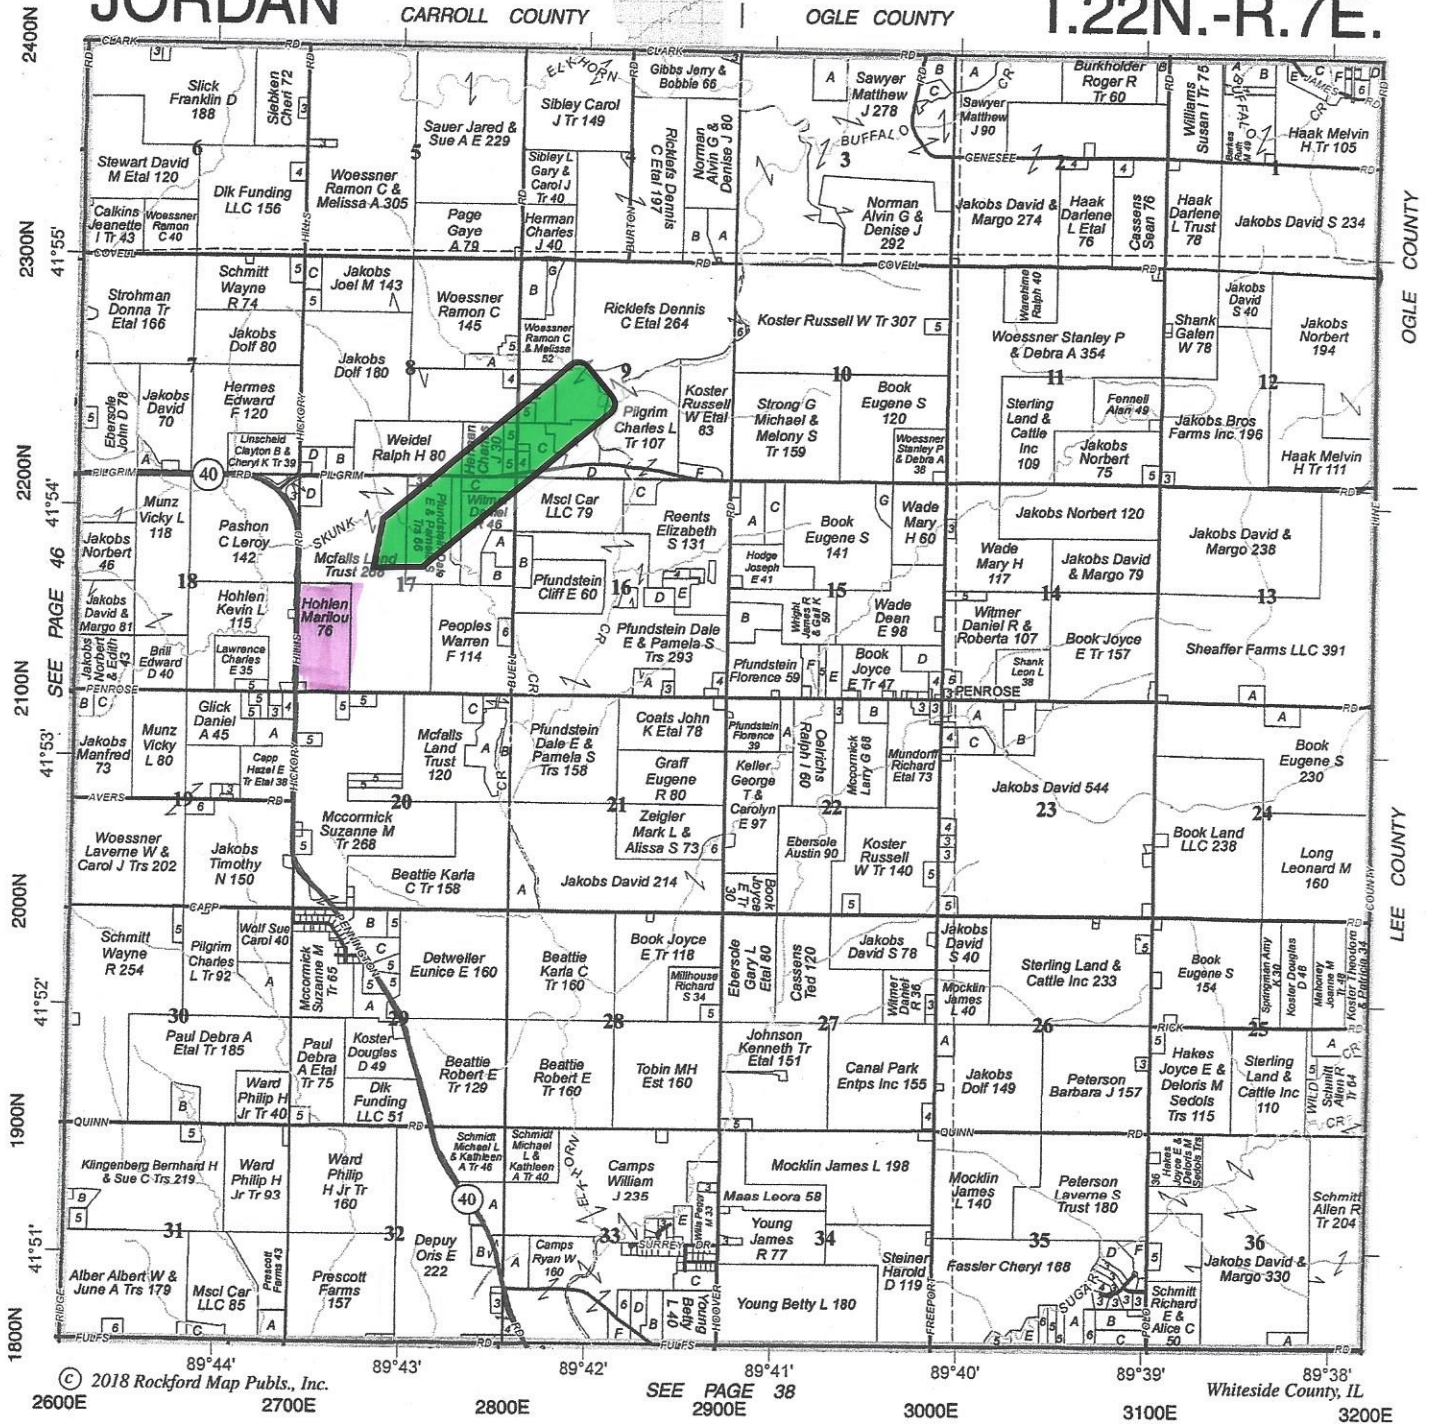

# JORDAN

CARROLL COUNTY

OGLE COUNTY

Refer to page 59 for keyed parcels  
**T.22N.-R.7E.**

© 2018 Rockford Map Pubs., Inc.

SEE PAGE 38

Whiteside County, IL