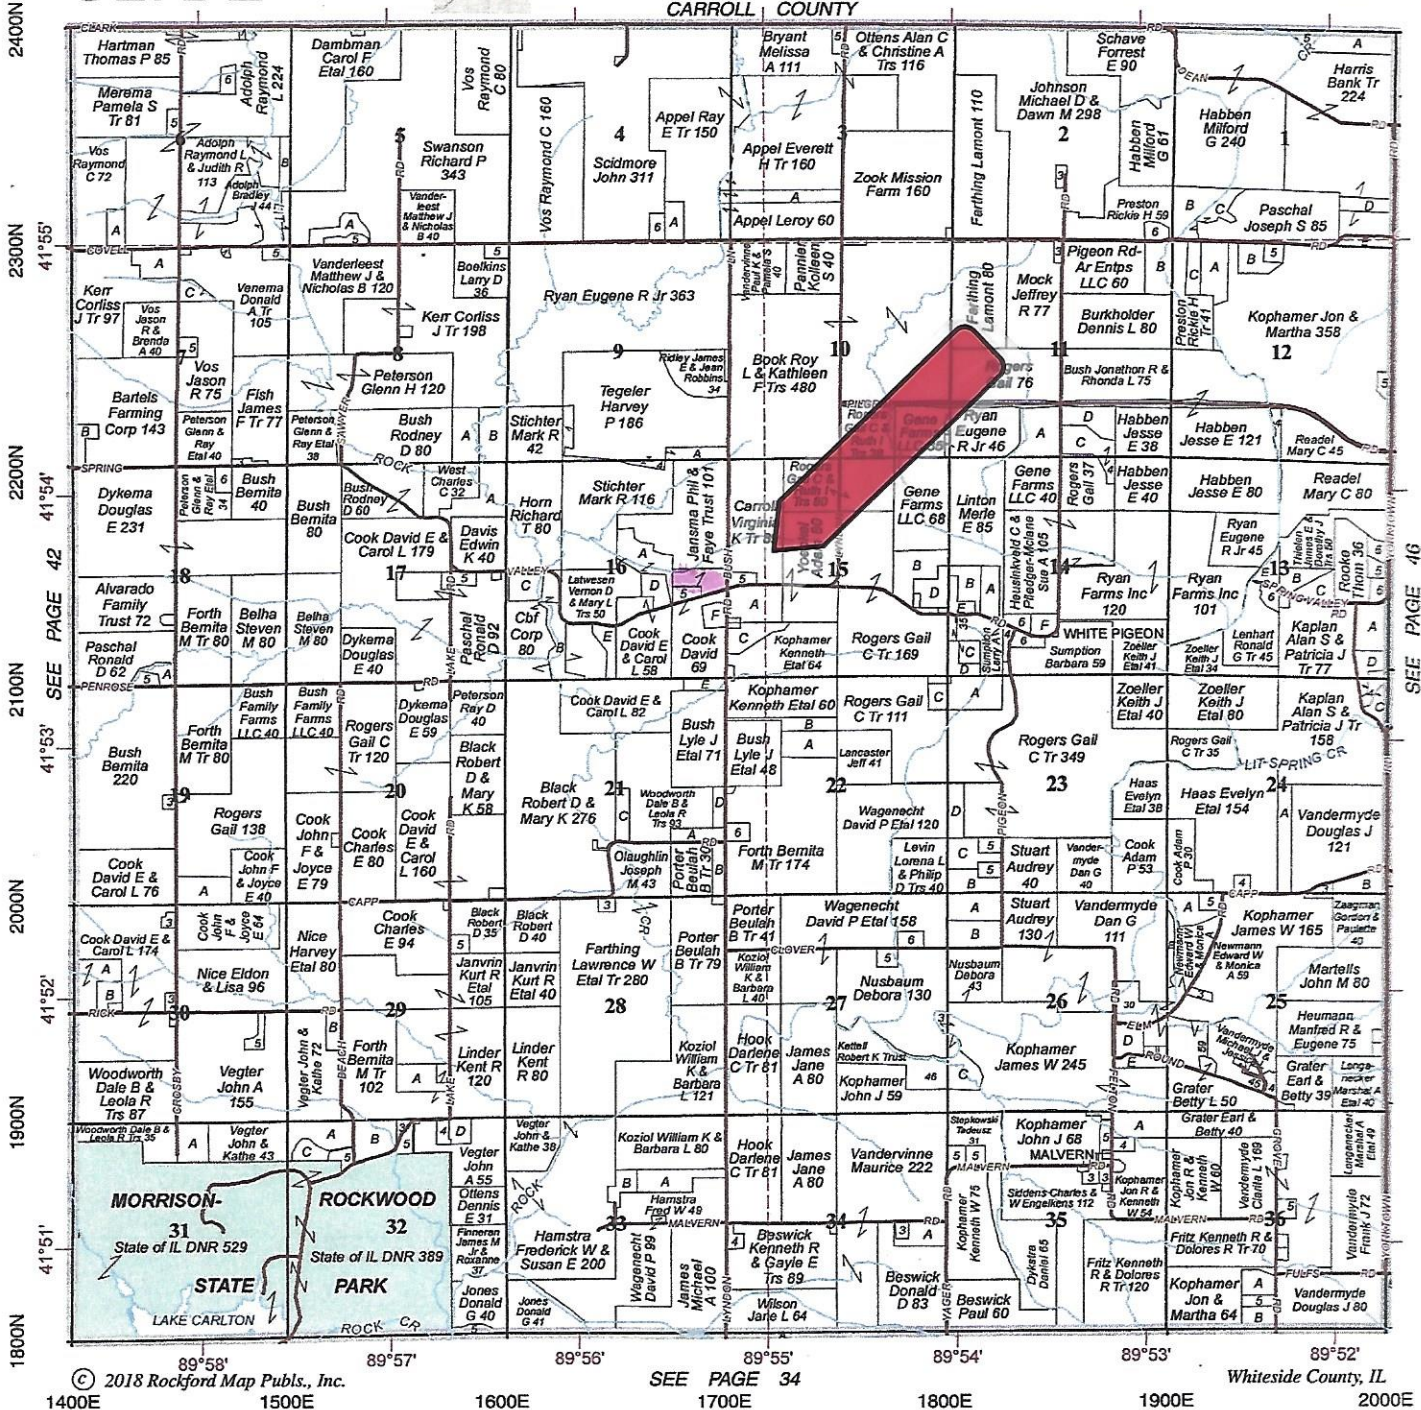

CLYDE

T.22N.-R.5E.

CARROLL COUNTY

© 2018 Rockford Map Pubs., Inc.

SEE PAGE 34

Whiteside County, IL