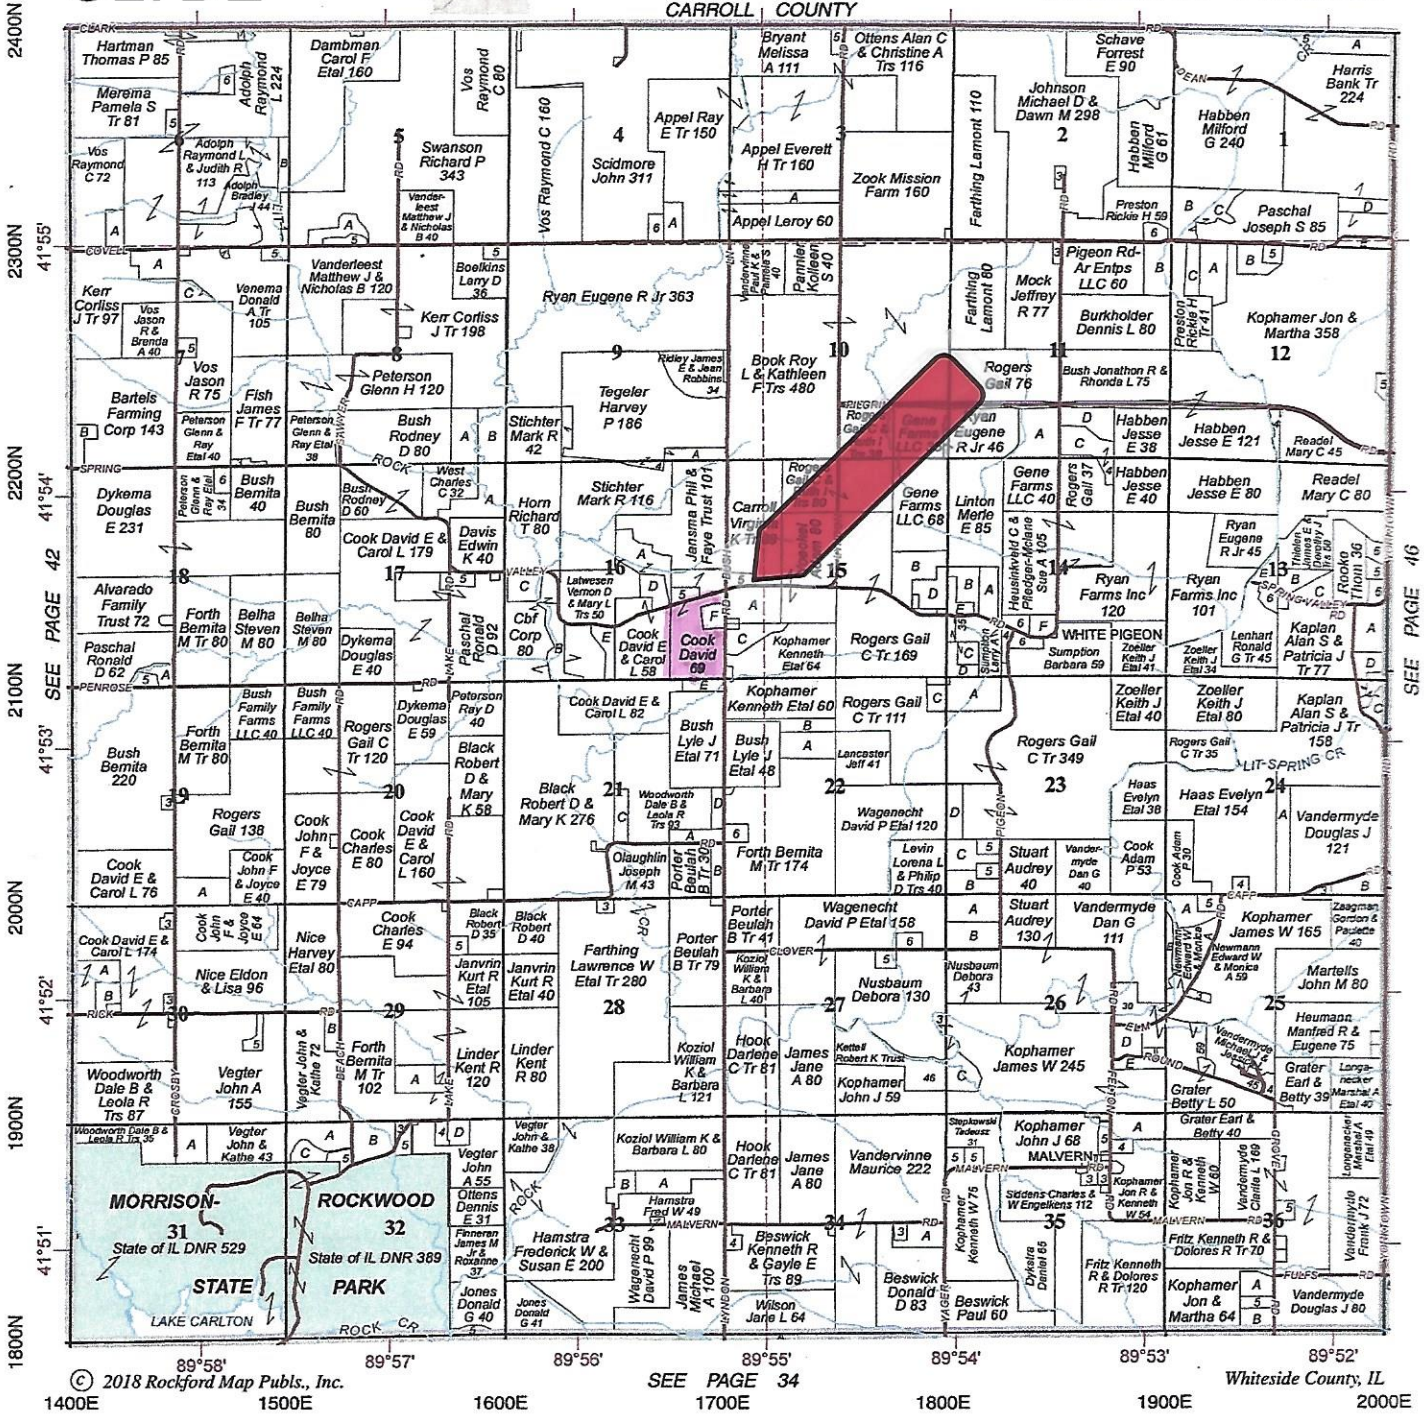

CLYDE

T.22N.-R.5E.

CARROLL COUNTY

© 2018 Rockford Map Pubs., Inc.

SEE PAGE 34

Whiteside County, IL