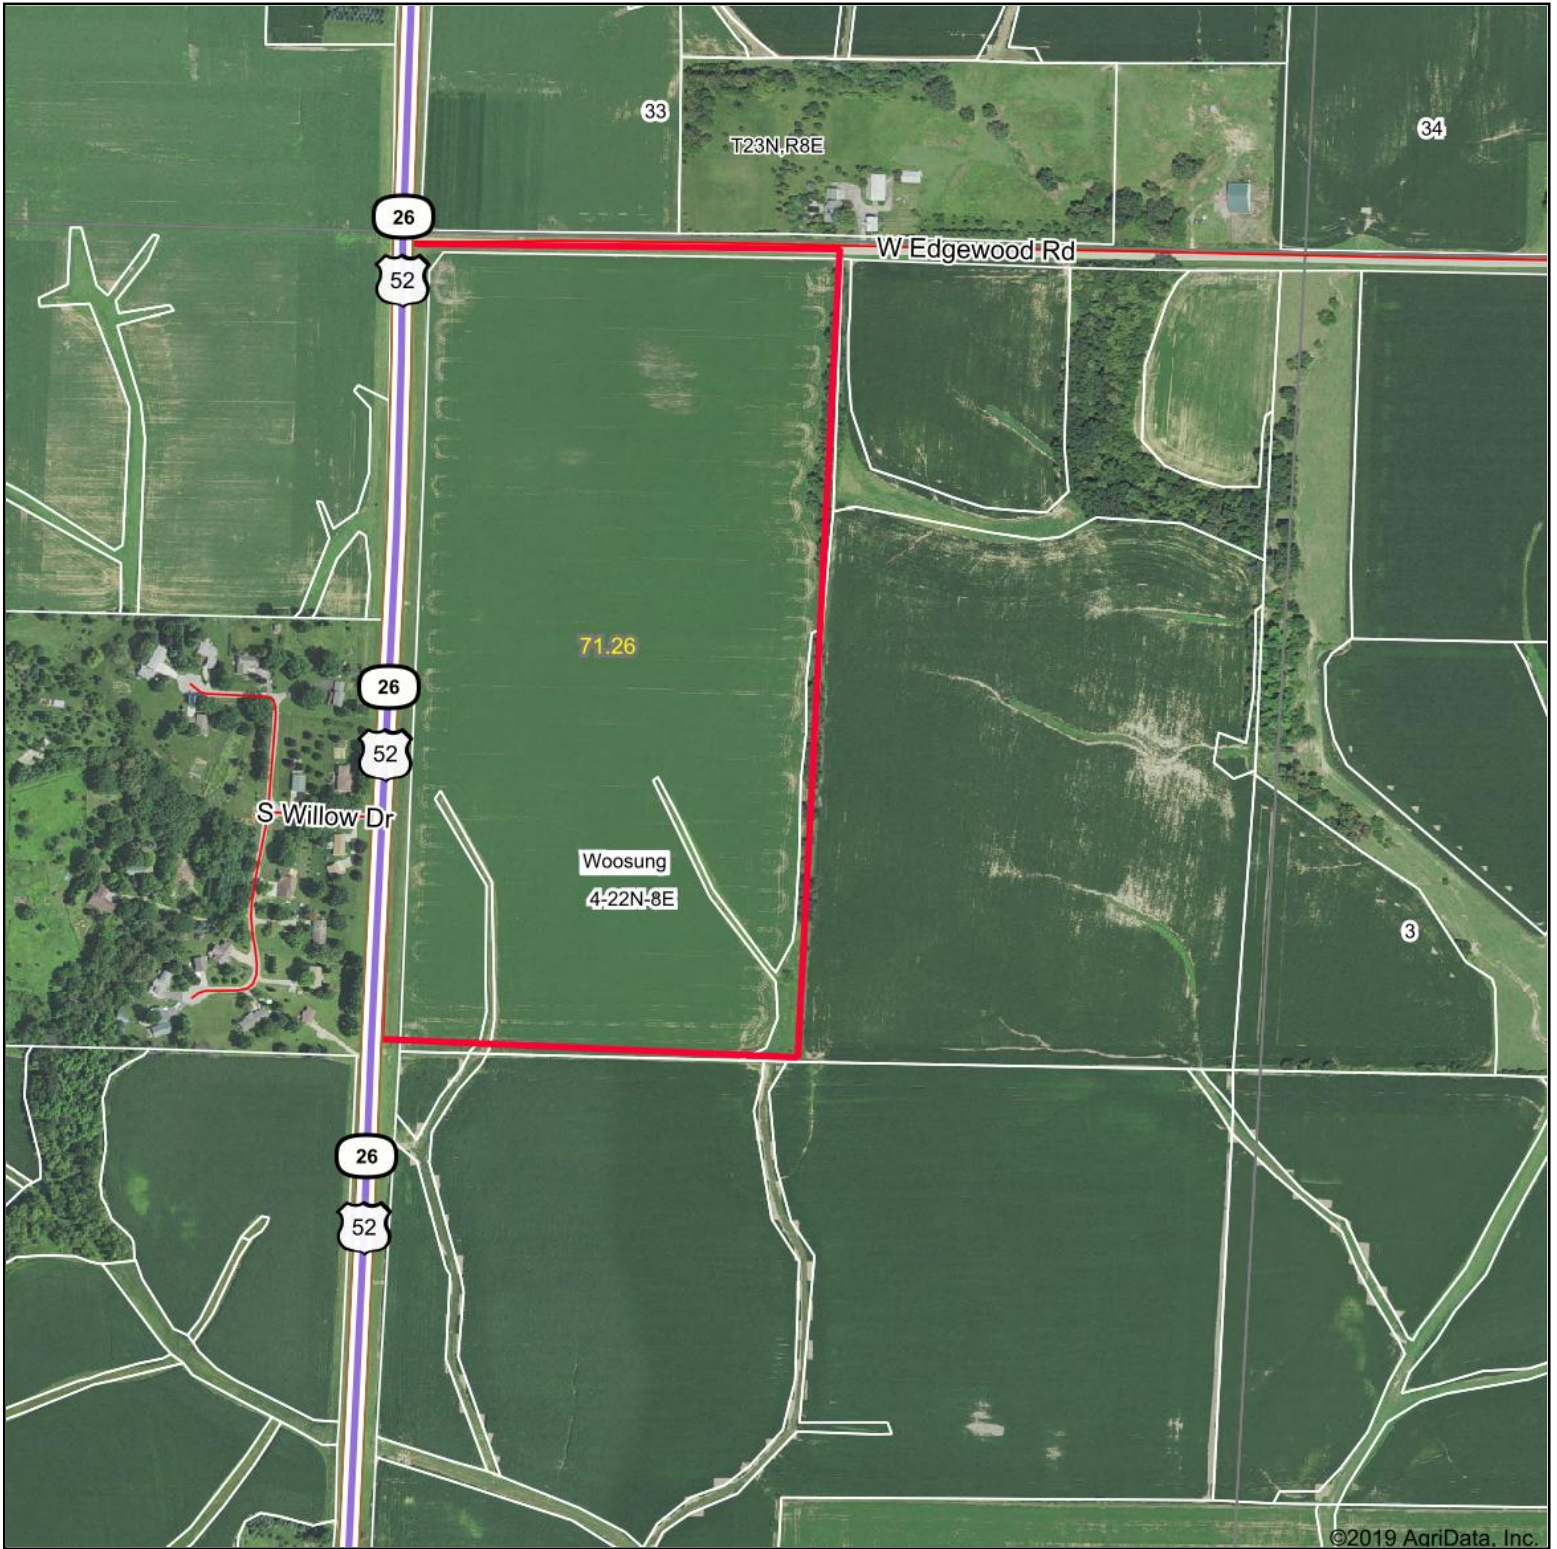

Aerial Map

map center: 41° 55' 34.12, -89° 34' 34.6

4-22N-8E
Ogle County
Illinois

1/22/2019

Maps Provided By:

© AgriData, Inc. 2019 www.AgriDataInc.com